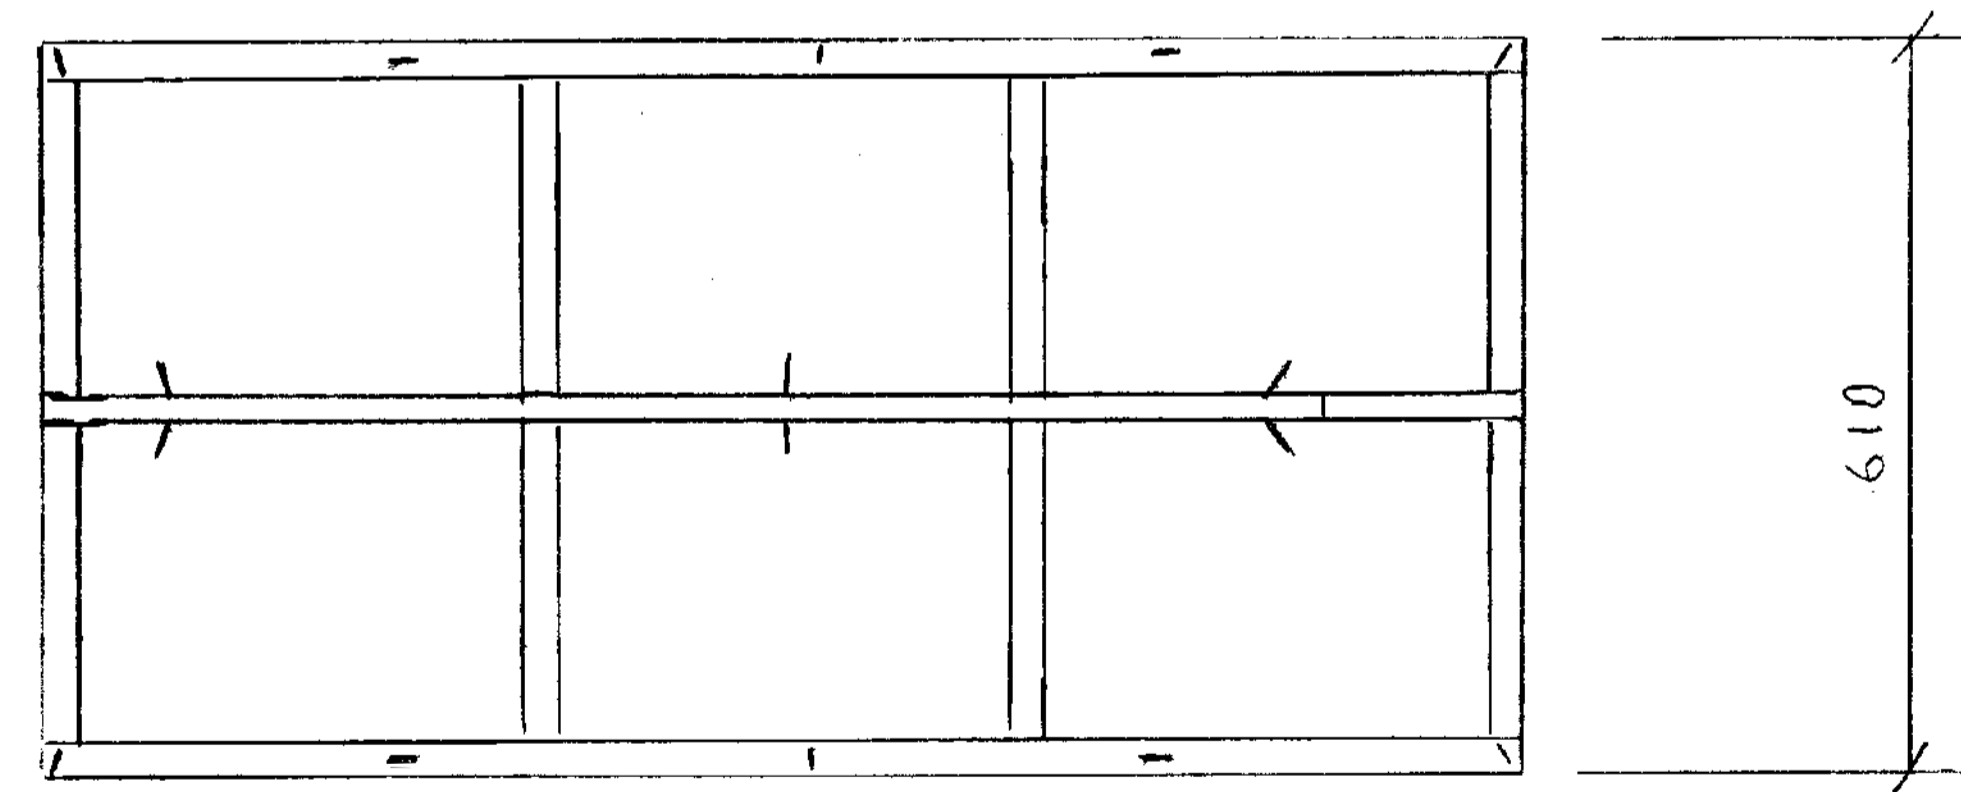

Lug 30 x 10 x 1.5

anthony bell designs

19 Elm Close, Amersham, Bucks, HP6 5DD 01494 434063

TITLE Jolie Brise Stand			DRG NO 9
DATE December 2009	ISSUE 1	SCALE 1:1 A3	DRAWN A.D.B
All measurements shown in mm		Copyright 2009 Anthony Bell Designs	