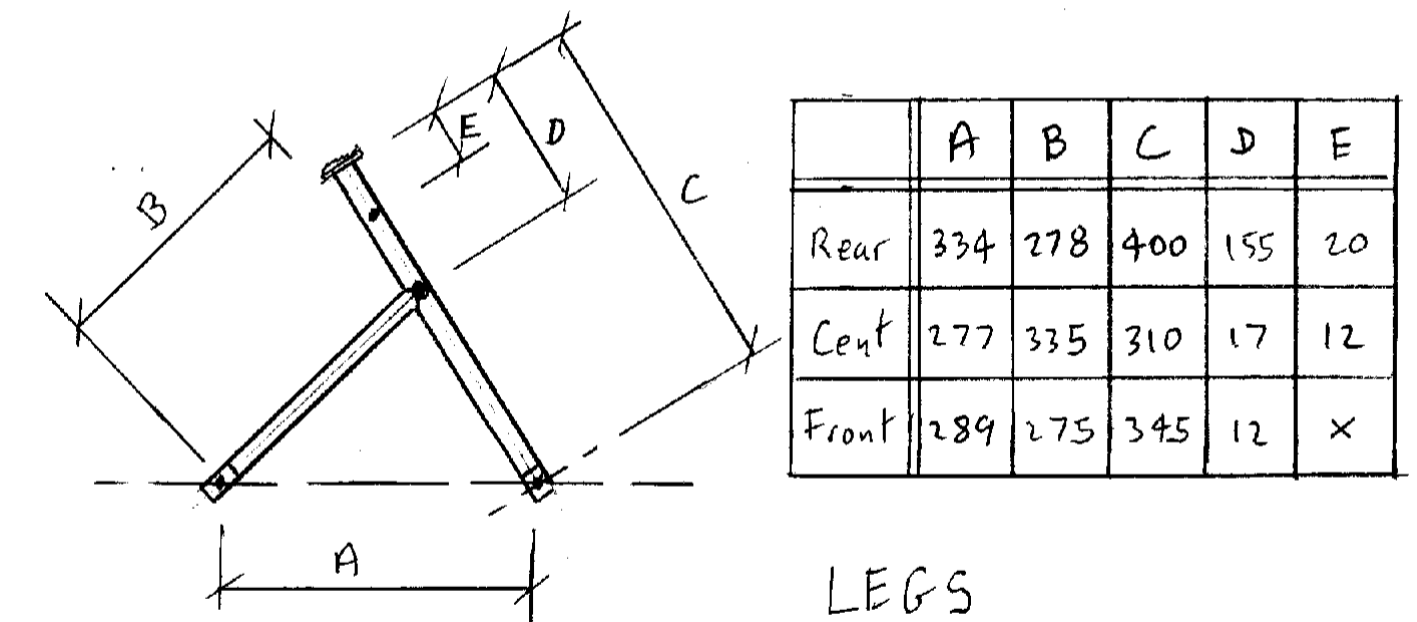

Lug 30 x 10 x 1.5

anthony bell designs

19 Elm Close, Amersham, Bucks, HP6 5DD 01494 434063

TITLE Jolie Brise Stand			DRG NO 9
DATE December 2009	ISSUE 1	SCALE 1:1 A3	DRAWN A.D.B
All measurements shown in mm		Copyright 2009 Anthony Bell Designs	