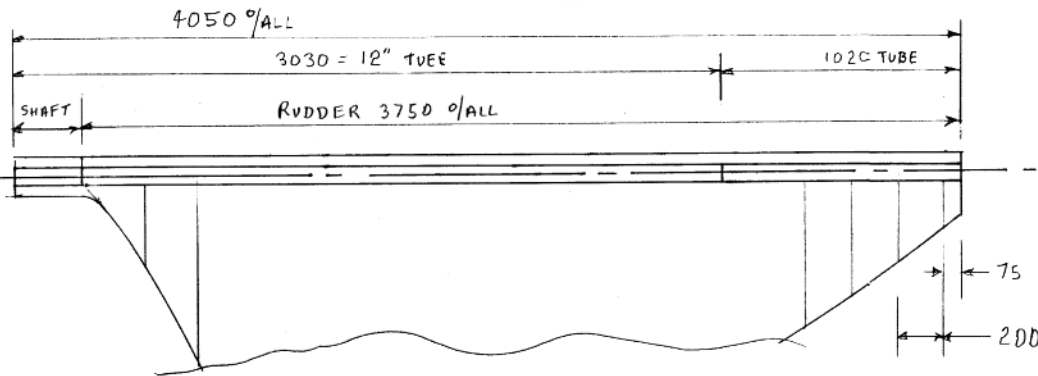

3x 6mm Ply  
(3750 x 1500)

<b>anthony bell designs</b> 19 Elm Close, Amersham, Bucks, HP6 5DD 01494 434063			
TITLE		DRG NO	
<b>Jolie Brise</b>		<b>Rudder</b>	
		12	
DATE	ISSUE	SCALE	DRAWN
December 2009	1	1:10 A3	A.D.B
All measurements shown in mm		Copyright 2009 Anthony Bell Designs	